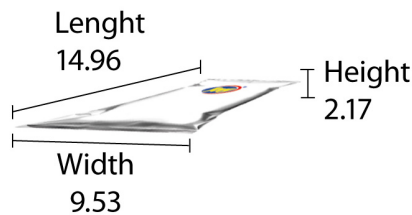

Nutrition Facts	
68.5 servings per container	
Serving size 3 pieces (33g)	
Amount per serving	
Calories	115
% Daily Value*	
Total Fat 0g	0%
Saturated Fat 0g	0%
Trans Fat 0g	
Cholesterol 0mg	0%
Sodium 110mg	5%
Total Carbohydrate 26g	9%
Dietary Fiber 1g	4%
Total Sugars 15g	
Includes 15g Added Sugars	30%
Protein 2g	
Vit. D 0mcg 0%	Calcium 12mg 0%
Iron 0.3mg 0%	Potas. 20mg 0%

DIMENSIONS / INCHES

UPC INDIVIDUAL

N/A

DIMENSIONS / INCHES

UPC BAG

DIMENSIONS / INCHES

UPC BOX