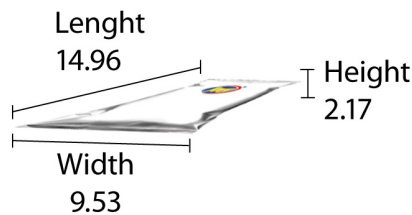

Nutrition Facts	
70 servings per container	
Serving size 9 pieces (32g)	
Amount per serving	
Calories	110
% Daily Value*	
Total Fat 0g	0%
Saturated Fat 0g	0%
Trans Fat 0g	
Cholesterol 0mg	0%
Sodium 112mg	5%
Total Carbohydrate 25g	9%
Dietary Fiber 1g	4%
Total Sugars 14g	
Includes 14g Added Sugars	28%
Protein 2g	
Vit. D 0mcg 0%	Calcium 10mg 0%
Iron 0.3mg 0%	Potas. 20mg 0%

DIMENSIONS / INCHES

UPC INDIVIDUAL

N/A

DIMENSIONS / INCHES

UPC BAG

DIMENSIONS / INCHES

UPC BOX