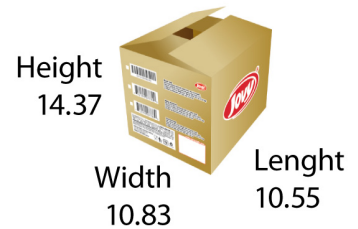

UPC BAG

DIMENSIONS / INCHES