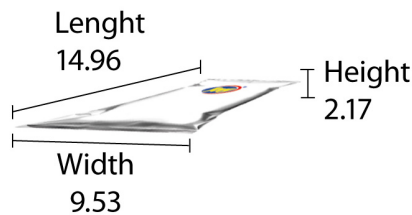

DIMENSIONS / INCHES