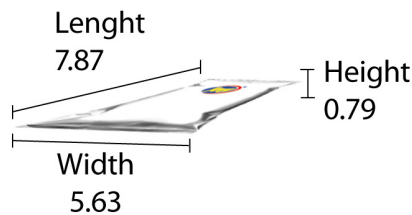

4.2 servings per container	
Serving size 5 pieces (40g)	
Amount per serving	
Calories	140
<small>% Daily Value*</small>	
Total Fat 0g	0%
Saturated Fat 0g	0%
Trans Fat 0g	
Cholesterol 0mg	0%
Sodium 5mg	0%
Total Carbohydrate 33g	12%
Dietary Fiber 0g	0%
Total Sugars 27g	
Includes 27g Added Sugars	54%
Protein 3g	
Vit. D 0mcg 0%	Calcium 0mg 0%
Iron 0mg 0%	Potas. 0mg 0%
<small>* The % Daily Value (DV) tells you how much a nutrient in a serving of food contributes to a daily diet. 2,000 calories a day is used for general nutrition advice.</small>	

DIMENSIONS / INCHES

UPC INDIVIDUAL

N/A

DIMENSIONS / INCHES

UPC BAG

DIMENSIONS / INCHES

UPC BOX