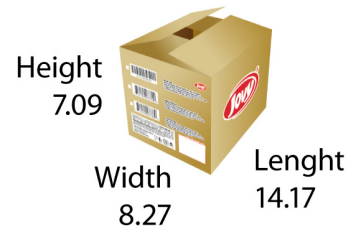

SPECS

Weight per piece / Net Wt. 0.3 oz (8g)

Pieces per bag / 21 aprox

Weight per bag / Net Wt. 6 oz (170g)

Bags per Box / 24

Box Weight / Net Wt. 8 lb 13 oz (4.08 kg)

Pallet configuration 15 x 7 box

Nutrition Facts

4.2 servings per container	
Serving size 5 pieces (40g)	
Amount per serving	
Calories	140
<small>% Daily Value*</small>	
Total Fat 0g	0%
Saturated Fat 0g	0%
Trans Fat 0g	
Cholesterol 0mg	0%
Sodium 5mg	0%
Total Carbohydrate 33g	12%
Dietary Fiber 0g	0%
Total Sugars 27g	
Includes 27g Added Sugars	54%
Protein 3g	
Vit. D 0mcg 0%	Calcium 0mg 0%
Iron 0mg 0%	Potas. 0mg 0%
<small>* The % Daily Value (DV) tells you how much a nutrient in a serving of food contributes to a daily diet. 2,000 calories a day is used for general nutrition advice.</small>	

DIMENSIONS / INCHES

UPC INDIVIDUAL

N/A

DIMENSIONS / INCHES

UPC BAG

DIMENSIONS / INCHES

UPC BOX