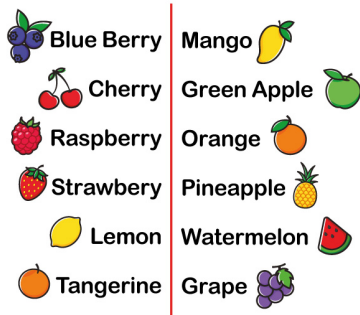

GUMMIES SWEET LINE

BEARS 12 FLAVORS 6 oz

Gummy candy, Orange, Apple, Cherry, Pineapple, Lemon, Strawberry, Tangerine, Mango, Blue Berry, Watermelon, Grape and Cranberry flavor.

INGREDIENTS

Corn syrup, sugar, gelatin, lactic acid, citric acid, pectin, artificial flavors and colors: (FD&C Red #40, FD&C Yellow #6, FD&C Yellow #5 and FD&C Blue #1), vegetable oil and carnauba wax.

SPECS

Weight per piece / Net Wt. 0.1 oz (2.85g)
Pieces per bag / 59 aprox
Weight per bag / Net Wt. 6 oz (170g)
Bags per Box / 24
Box Weight / Net Wt. 8 lb 13 oz (4.08 kg)
Pallet configuration 15 x 7 box

Nutrition Facts	
4.2 servings per container	
Serving size 14 pieces (40g)	
Amount per serving	140
Calories	
% Daily Value*	
Total Fat 0g	0%
Saturated Fat 0g	0%
Trans Fat 0g	
Cholesterol 0mg	0%
Sodium 5mg	0%
Total Carbohydrate 33g	12%
Dietary Fiber 0g	0%
Total Sugars 27g	
Includes 27g Added Sugars	54%
Protein 3g	
Vit. D 0mcg 0%	Calcium 0mg 0%
Iron 0mg 0%	Potas. 0mg 0%

* The % Daily Value (DV) tells you how much a nutrient in a serving of food contributes to a daily diet. 2,000 calories a day is used for general nutrition advice.

FLAVORS

DIMENSIONS / INCHES

UPC BAG

DIMENSIONS / INCHES

UPC BOX