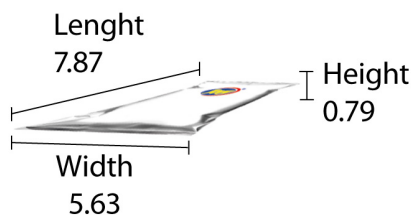

Nutrition Facts	
4.2 servings per container	
Serving size 14 pieces (40g)	
Amount per serving	<b>140</b>
<b>Calories</b>	
% Daily Value*	
<b>Total Fat</b> 0g	<b>0%</b>
Saturated Fat 0g	<b>0%</b>
Trans Fat 0g	
<b>Cholesterol</b> 0mg	<b>0%</b>
<b>Sodium</b> 5mg	<b>0%</b>
<b>Total Carbohydrate</b> 33g	<b>12%</b>
Dietary Fiber 0g	<b>0%</b>
Total Sugars 27g	
Includes 27g Added Sugars	<b>54%</b>
<b>Protein</b> 3g	
Vit. D 0mcg 0%	Calcium 0mg 0%
Iron 0mg 0%	Potas. 0mg 0%

\* The % Daily Value (DV) tells you how much a nutrient in a serving of food contributes to a daily diet. 2,000 calories a day is used for general nutrition advice.

**FLAVORS**

**DIMENSIONS / INCHES**

**UPC BAG**